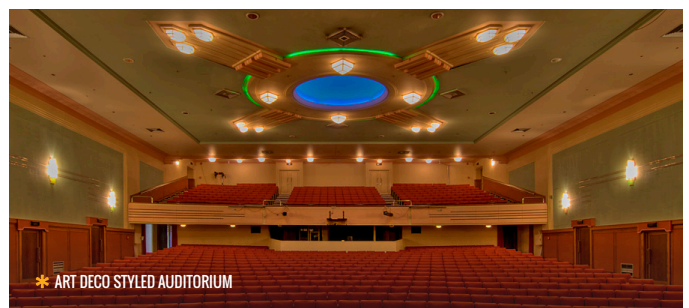

The theatre is a model of architectural beauty and Art Deco style and its stage has been graced with international acts and local performers alike. The large auditorium facilities and circular Pan Pac Foyer make it a flexible event and function venue with many options. The Theatre is suitable for a wide range of events.

- Dinner on the stage or themed nights
- Musical and dramatic entertainment
- Conferences
- Meetings
- Public gatherings
- Private functions

The theatre has a seating capacity of 989, and the stunning auditorium is available for hire for everything from stage productions to corporate launches. The circular Pan Pac foyer offers yet another exquisite environment in which to entertain, exhibit, conference or simply hold an unforgettable function. Seating 300 theatre-style or 100 banquet-style, this attractive foyer is an ideal small entertainment venue complete with full bar servery facilities.

* ART DECO HERITAGE BUILDING

* ENTRANCE TO THEATRE

* ART DECO STYLED AUDITORIUM

Venue	Theatre	Boardroom	Classroom	U-shape	Cocktail	Dining
Mezzanine	-	-	-	-	120	-
Westpac Room	60	12	20	-	30	-
Pan Pac Foyer	250	-	150	-	400	90
Stage Area	280	-	180	-	400	160
Rotary Room	60	-	-	-	-	-
Theatre	989	-	-	-	-	-