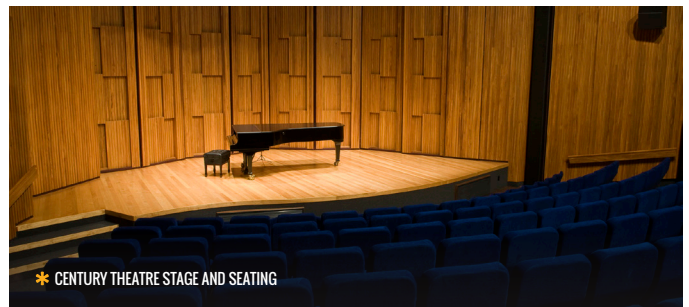

* COCKTAILS IN THE FRONT FOYER

* CENTURY THEATRE STAGE AND SEATING

Venue	Theatre	Boardroom	Classroom	U-shape	Cocktail	Dining
Front Main Foyer	-	-	-	-	130	50
Theatre	330	-	-	-	-	-
Theatre Foyer	50	-	-	-	130	-
Education Suite	70	20	20	30	-	-

MTG Hawke's Bay

1 Tennyson Street, Napier.

Phone +64 (0) 6 835 7781

Email events@mtghawkesbay.com

WWW.MTGHAWKESBAY.COM